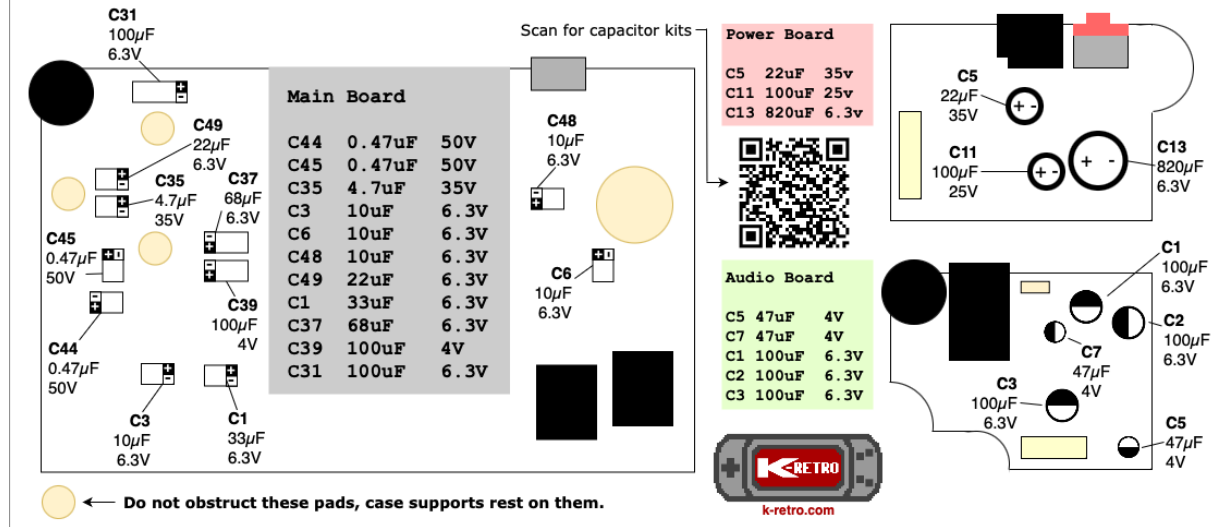

GAME GEAR Component Map Twin Asic VA0

GAME GEAR Component Map Single Asic VA1