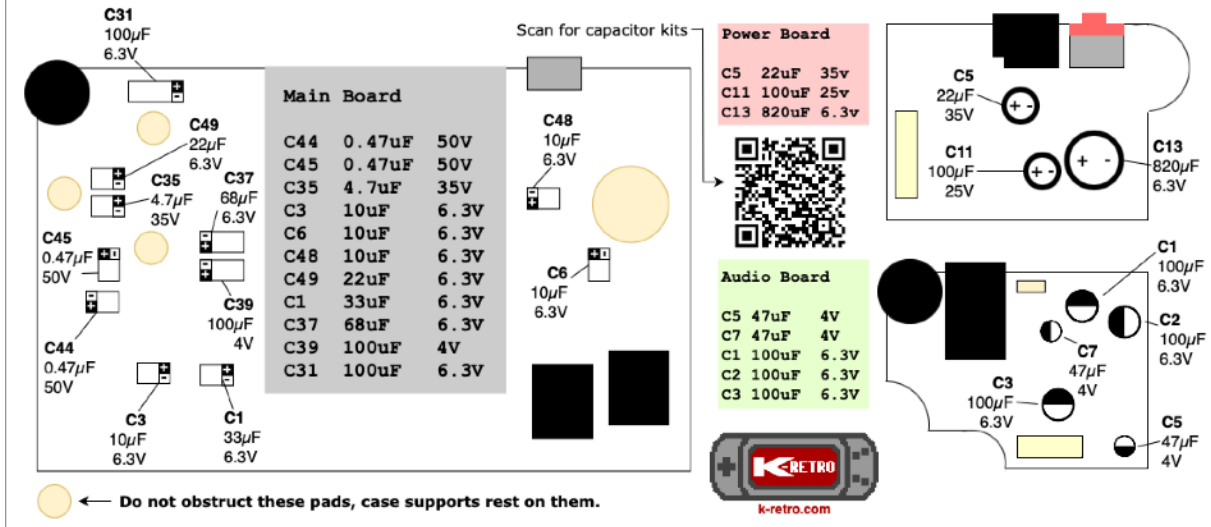

GAME GEAR CAPACITOR REPLACEMENT KIT

These are component maps for the various Sega Game Gear capacitor replacement kits we sell over at our website - <https://k-retro.com/40-sega-gg-capacitor-kits>.

GAME GEAR Component Map Twin Asic VA0

GAME GEAR Component Map Single Asic VA1